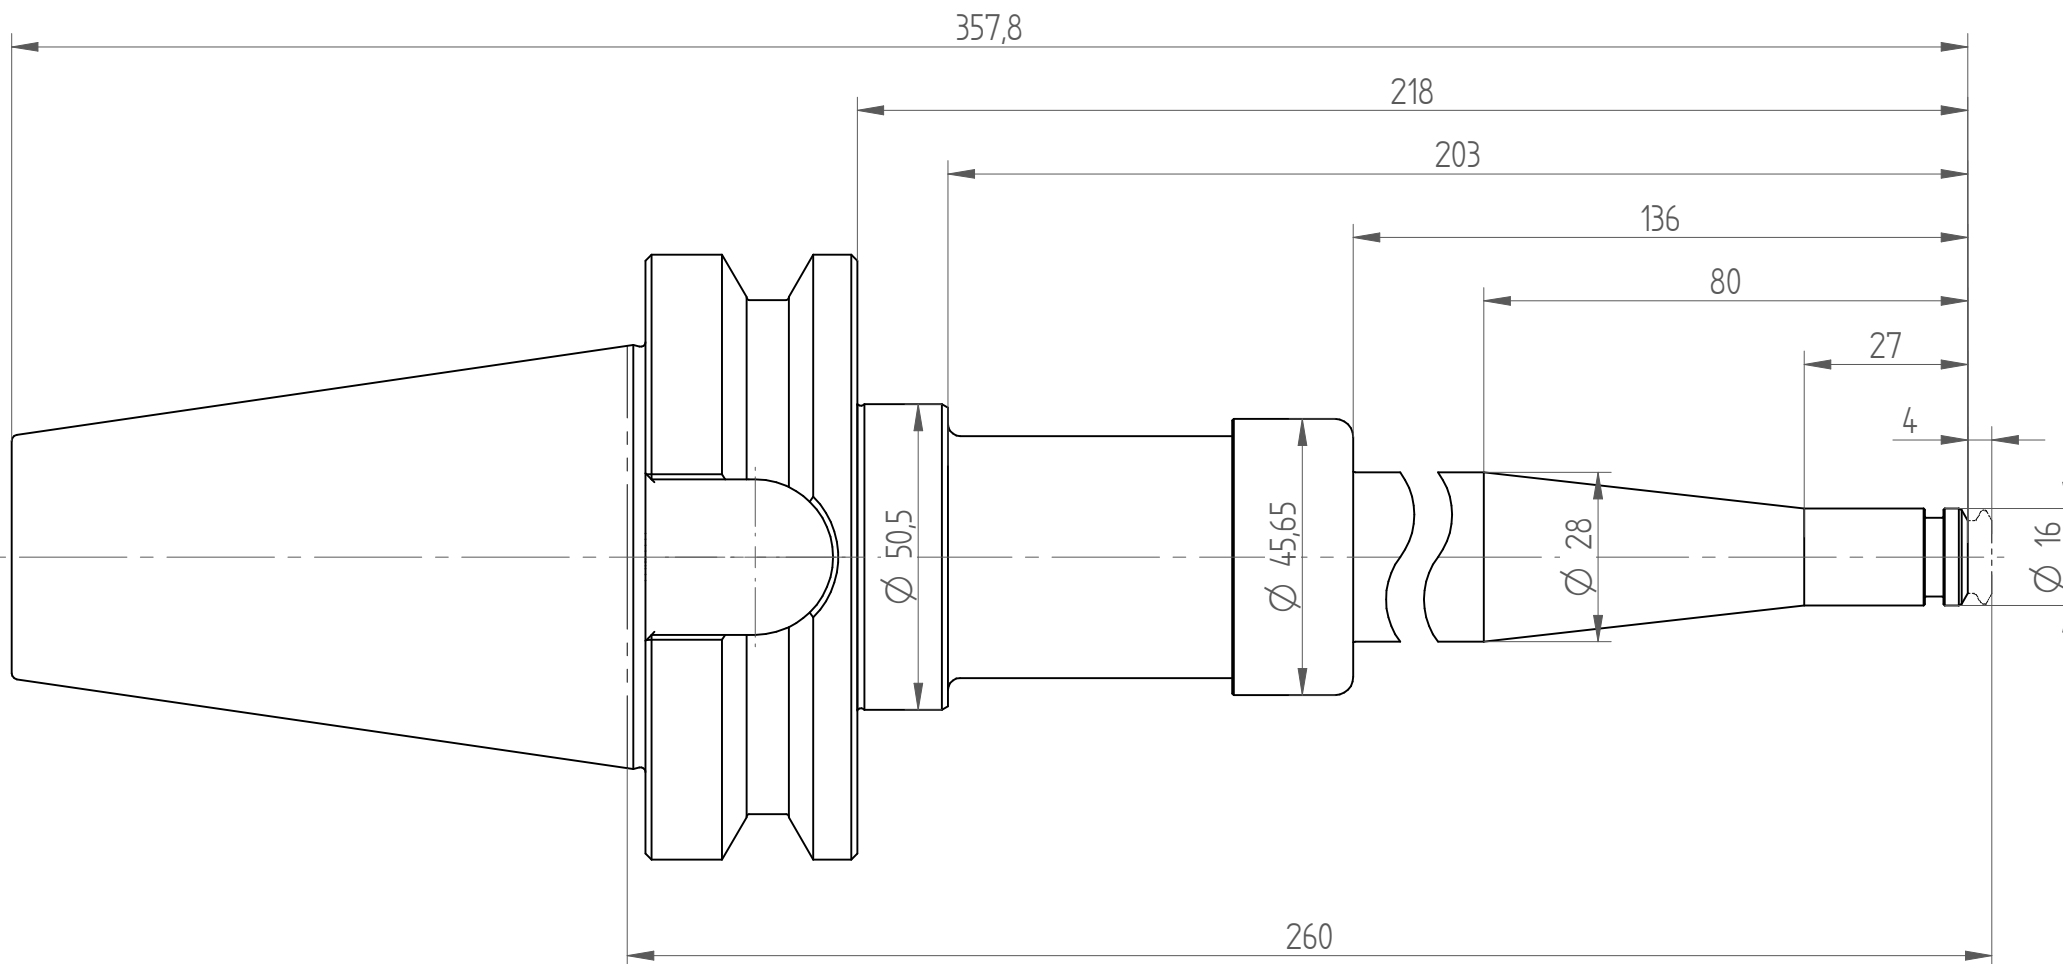

Swiss
Precision
Tools

REGO-FIX®

REGO-FIX AG
Obermattweg 60
4456 Tenniken / Switzerland

Phone +41 61 976 14 66
Fax +41 61 976 14 14
www.rego-fix.com

This is a non-controlled copy. All information given herein is subject to change without notice

The information given herein has been carefully checked and is believed to be correct. REGO-FIX, however, assumes no responsibility or liability for any errors, inaccuracies or omissions that may appear in this drawing

This document is subject to copyright laws. No part of this document may be reproduced or transmitted in any form or any means, electronic or mechanic, for any purpose, without the express written permission of REGO-FIX

Type : BT50_PG10x260_XL
Part No. : 885171090
Date : 22.01.2015
Scale : 1:1.25